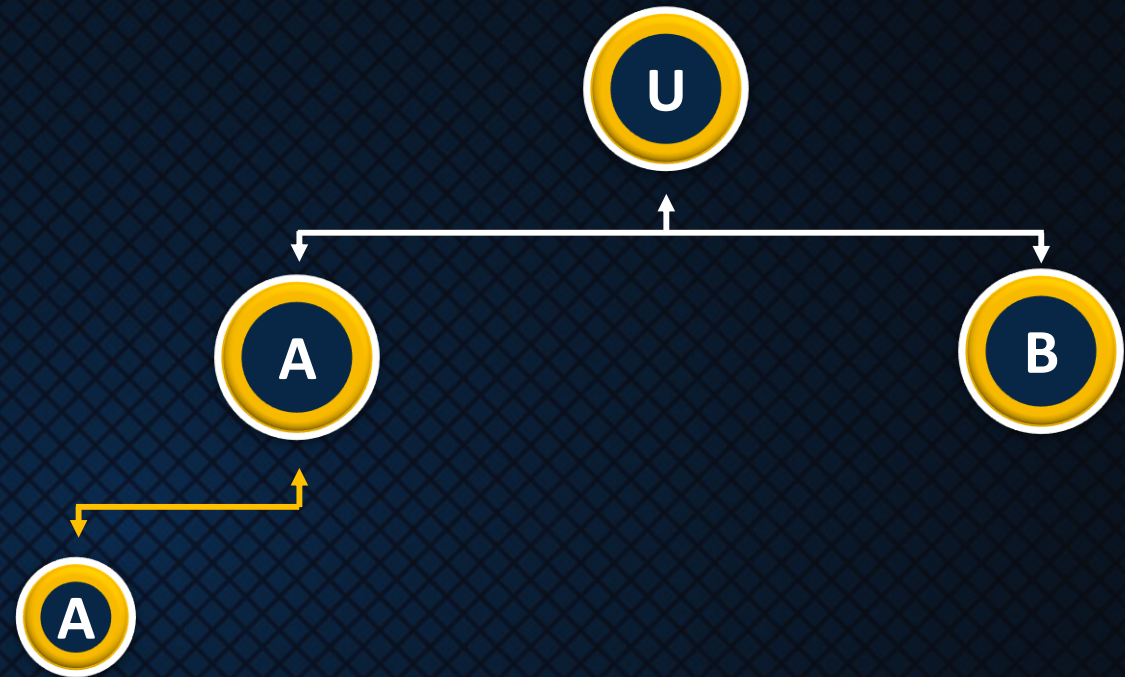

To take advantages of this board you have to enter with sponsor bonus of **$2.5**. When you join this board you will get **$8** on completion of this board.

NOTE: - This Board will complete, when globally two members of you and their four members join with Board Members in System.