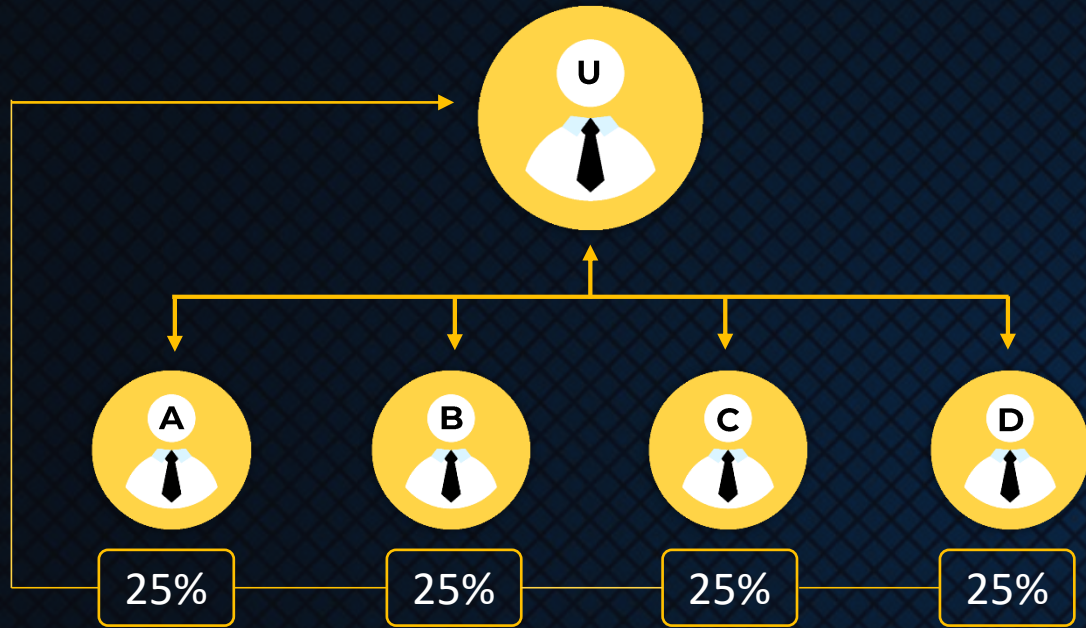

- ✓ You can direct sponsor unlimited member.
- ✓ You get 25% of every direct .

LEVEL	START UP	CLASSIC	VENTA	ASPEN	EPIX	INFINITE	HYBRID
1	0.25$	0.5$	1$	2$	4$	8$	16$
2	0.25$	0.5$	1$	2$	4$	8$	16$
3	0.25$	0.5$	1$	2$	4$	8$	16$
4	0.25$	0.5$	1$	2$	4$	8$	16$
5	0.25$	0.5$	1$	2$	4$	8$	16$
6	0.25$	0.5$	1$	2$	4$	8$	16$
7	0.25$	0.5$	1$	2$	4$	8$	16$
8	0.25$	0.5$	1$	2$	4$	8$	16$
9	0.25$	0.5$	1$	2$	4$	8$	16$
10	0.25$	0.5$	1$	2$	4$	8$	16$
TOTAL	2.5$	5$	10$	20$	40$	80$	160$